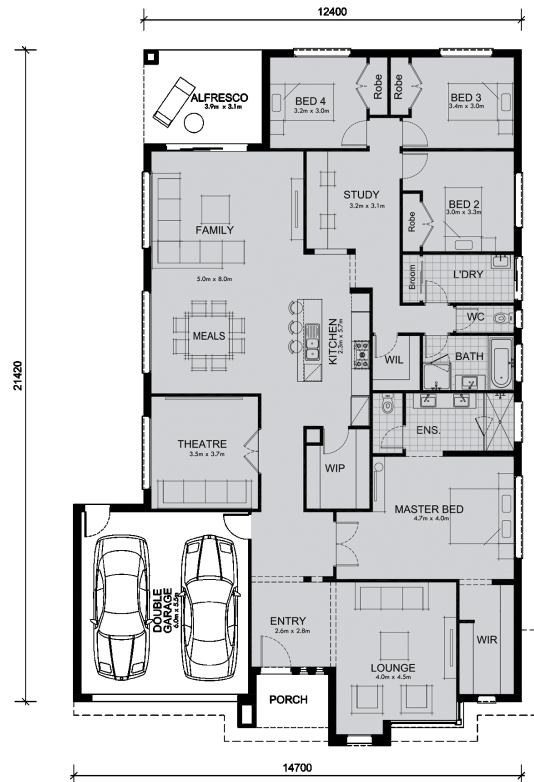

Saba 310

31.0

SQ

16.0

M Minimum Frontage

Luxury family oasis on design and space, this is a generous home the whole family will love, enjoy and feel proud of.

Clever, intuitive design features prominently to ensure maximum privacy, space and natural light in this superbly designed home. Every conceivable luxury has been thought of to ensure this home provides an effortless and luxurious lifestyle which suits modern day living.

Living Area	234.8 sqm	25.3 sq
Garage Area	36.5 sqm	3.9 sq
Porch Area	4.7 sqm	0.5 sq
Alfresco Area	12.0 sqm	1.3 sq
Total Area	288.0 sqm	31.0 sq